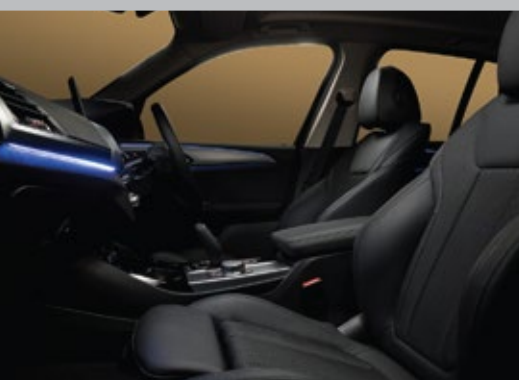

Technology.

- 8-Speed Steptronic transmission
- Comfort access system incl. contactless opening and closing of the tailgate
- Automatic Operation of Tailgate
- Variable sport steering
- Dynamic Cruise Control
- BMW Icon Adaptive LED Headlights with BMW Selective Beam
- LED Fog lights
- Electromechanical Parking Brake
- Servotronic
- Exterior mirror and Interior rear-view mirror with automatic anti-dazzle function
- Parking Assistant incl. park assistant of parallel/lateral parking, Active Park Distance Control, lateral parking aid and rear view camera
- Rain sensor and Automatic Driving lights control

Information, communication and entertainment.

- BMW Live Cockpit Professional, 12.3" touch display with fully digital 10.25" instrument display with BMW Operating System 7 incl. intuitive operation of Gesture Control, voice control with "Hey, BMW", iDrive Touch Controller, 32GB hard drive, Bluetooth / WiFi interface
- Country-specific telephony with wireless charging, Qi standard incl. mobile phone reminder alert
- Apple CarPlay, wireless usage
- BMW HiFi loudspeaker system, 12 speakers, 205 W

Issued on January 2020.

Please refer to this insert for local market specifications.

Sport seats for driver and front passenger, adjustment electrical with memory