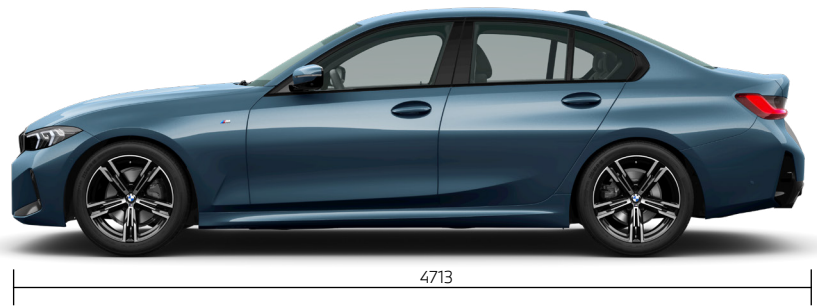

Standard Specification

320i M Sport

Communication and Infotainment

BMW Live Cockpit Professional	●
Smartphone Integration	●
Wireless charging tray	●
ConnectedDrive Services	●
Teleservices	●
Personal eSIM	●
Radio control Oceania	●

(Illustration using 320i M Sport)

Exterior Dimensions (mm)

Legend: ● Standard

Disclaimer: The models, standard equipment and combinability of equipments in this specification sheet relate to cars supplied for Indonesian market. The availability of the equipment and configurations may vary from country to country for all models. For details of the options available in your country, please speak to your authorized BMW dealer. Subject to changes in design and equipment without prior notice. The recommended on-the-road NIK2024 price are based on DKI Jakarta government tax regulation and 1st car registration. Price on some models do not include WHIT22 extra luxury tax for cars above IDR 2 billion or engine displacement above 3,000cc.